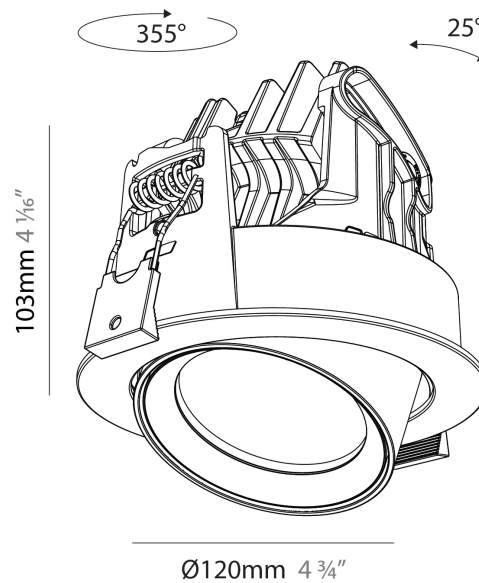

PHYSICAL

Aperture Sizes - Downlights: 2"
Shape: Cylinder
Diameter (mm): 120
Diameter (in): 4 3/4
Height (mm): 103
Height (in): 4 1/8
Min. Recessing Depth (mm): 120
Min. Recessing Depth (in): 4 3/4
Weight (kg): 0.651
Diffuser: Lens Pack - No Lens / Opal / Linear Spread Lens / Honeycomb / Spread Lens
Fixture Finish: SSR / BKV / CWI / CRY / HAB / UFT / ITA / RUA / FTG / MYG / LOD / PUS / FRO / FUP / KIA / POP / BLS / SPG / MEY / GOH / CHC / COM / ABZ / JAG / OBR / MOS / ROR
Fixture Material: Aluminum
Cut-out Measurements: Dia. 112mm / 4 7/16"

ELECTRICAL

Lamp Type: LED (Zhaga Standard)
Input Wattage (W): 34
Total Output Wattage (W): 30.9
Dimming: Tri-Mode (Non-Dimming and Phase Dimming (120Vac only) and 0-10V Dimming)
Driver Included: No
Driver Location: Recessed Housing
Driver Type: Constant Current - Universal
Driver Class: Class 2
Input Voltage (V): 120 - 277
Constant Current (MA): 900

LED

Color Temperature (°K): 2700 / 3000 / 3500 / 4000
Max. Delivered Lumen (lm): 3148 / 3355 / 3406 / 3524
Nominal Lumen (lm): 3921 / 4177 / 4242 / 4389
CRI: >90 CRI
Lamp Life (hrs): 50000

OPTICAL

Reflector°: 24 / 36 / 54
Adjustability: Rotational 350° / Tilt 25°

RATINGS AND CERTIFICATIONS

Certified By: Certified for North American Standards
IP rating: IP20